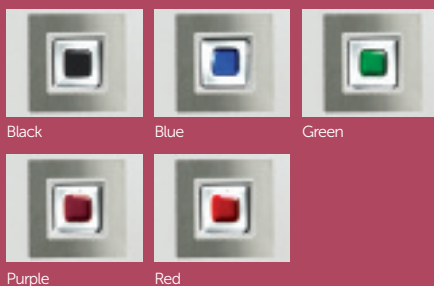

Hardware Options

Pull Handle

Long satin handles available in the following sizes:
800mm
1000mm
1200mm
1800mm

Finishes Available:

Security Automatic Door Lock

The mechanical self-locking systems dispense without the need to actuate the central deadbolt by key. Whether for fire protection doors, panic doors, or applications in a private home - these systems provide a comfortable solution everywhere.

- Available in 35mm & 45mm backset
- Universal handing with changeable latch and dead latches
- Latchbolts secured against manipulation when door is closed
- Increased burglar protection with self-locking elements
- Suitable for use on FD30 doors, with fire testing certification
- Fully adjustable composite keeps with edge protection
- Fully enclosed lock cases for optimum protection of interior components

New Automatic Locking System

The new autoLock AV3 automatic multi-point locking system has a magnetic trigger in the frame. Two self-locking sturdy hooks provide security and two sealing elements ensure correct closure. An optional daytime release function can be integrated with easy one-handed operation or motorised release.

Tahoe

Cielo

Lindeza