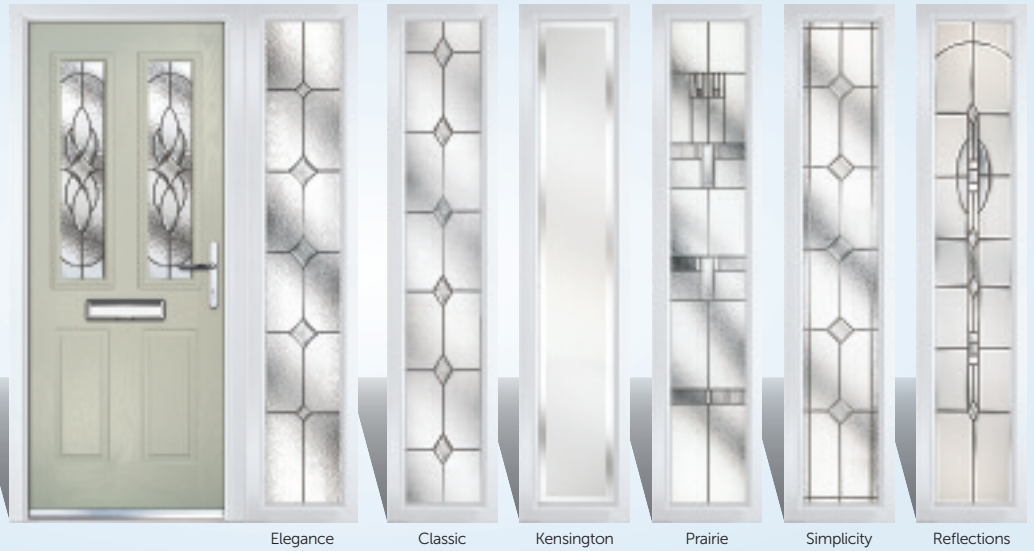

Inox

Our Inox Doors incorporate finely grained 316 grade stainless steel glazing frames which, as well as adding a distinctive European flair, are guaranteed to keep their high shine and stunning looks for years to come. These Inox frames can be combined with a selection of beautiful, modern decorative glass options which complement the door style.

Inox Lyon | Very Berry | Tahoe

Inox Lyon | Slate | Roma

Inox Monaco | Blue | Linear

Inox Biarritz | Cotswold | Lindeza Blue

Inox Monaco | Anthracite | Etched Squares

Shown with
ColorLine
matching frame
See page 5

Sidelight and Toplight Options

Custom Sidelights

These bespoke decorative glass ranges have been developed to allow the glass design you have chosen for your entrance door, to be carried across into your sidelight. Each design is individually created and manufactured to work beautifully with the door glass.

Due to the non-standard nature of these sidelights, extended manufacturing times are required.

Composite Sidelights

This range of decorative glass options can be incorporated into a side panel whose frame is manufactured to the same specification as your entrance door. Available in Classic, Elegance, Flair*, Kensington, Linear, Matrix, Modena*, Prairie, Reflections and Zinc Star* glass designs.