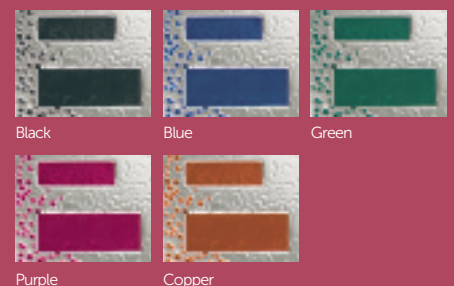

Hardware Options

Pull Handle

Long satin handles available in the following sizes:
800mm
1000mm
1200mm
1800mm

Finishes Available:

Security Automatic Door Lock

The mechanical self-locking systems dispense without the need to actuate the central deadbolt by key. Whether for fire protection doors, panic doors, or applications in a private home - these systems provide a comfortable solution everywhere.

- Available in 35mm & 45mm backset
- Universal handing with changeable latch and dead latches
- Latchbolts secured against manipulation when door is closed
- Increased burglar protection with self-locking elements
- Suitable for use on FD30 doors, with fire testing certification
- Fully adjustable composite keeps with edge protection
- Fully enclosed lock cases for optimum protection of interior components

New Automatic Locking System

The new autoLock AV3 automatic multi-point locking system has a magnetic trigger in the frame. Two self-locking sturdy hooks provide security and two sealing elements ensure correct closure. An optional daytime release function can be integrated with easy one-handed operation or motorised release.

Tahoe

Cielo

Lindeza