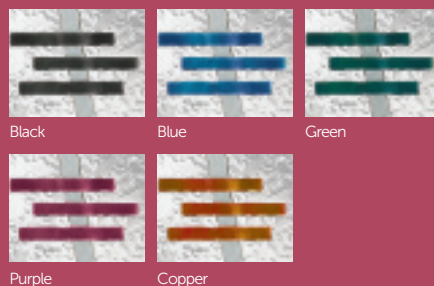

Hardware Options

Pull Handle

Long satin handles available in the following sizes:
800mm
1000mm
1200mm
1800mm

Finishes Available:

Security Automatic Door Lock

The mechanical self-locking systems dispense without the need to actuate the central deadbolt by key. Whether for fire protection doors, panic doors, or applications in a private home - these systems provide a comfortable solution everywhere.

- Available in 35mm & 45mm backset
- Universal handing with changeable latch and dead latches
- Latchbolts secured against manipulation when door is closed
- Increased burglar protection with self-locking elements
- Suitable for use on FD30 doors, with fire testing certification
- Fully adjustable composite keeps with edge protection
- Fully enclosed lock cases for optimum protection of interior components

New Automatic Locking System

The new autoLock AV3 automatic multi-point locking system has a magnetic trigger in the frame. Two self-locking sturdy hooks provide security and two sealing elements ensure correct closure. An optional daytime release function can be integrated with easy one-handed operation or motorised release.

Tahoe

Cielo

Lindeza