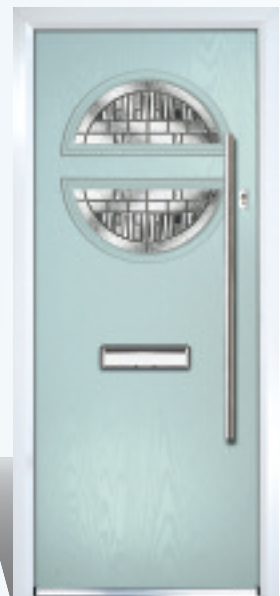

Ross | Moonshine | Prairie