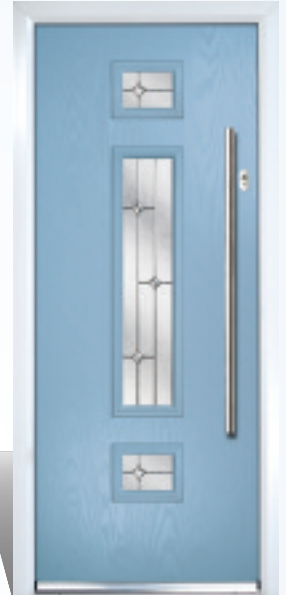

Steadman | Cotswold | Zinc Star