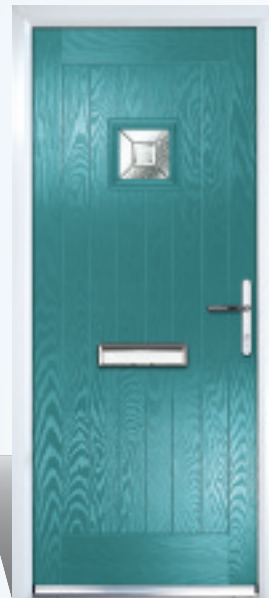

Ruby Diamond 3 | Anthracite | Bullseye